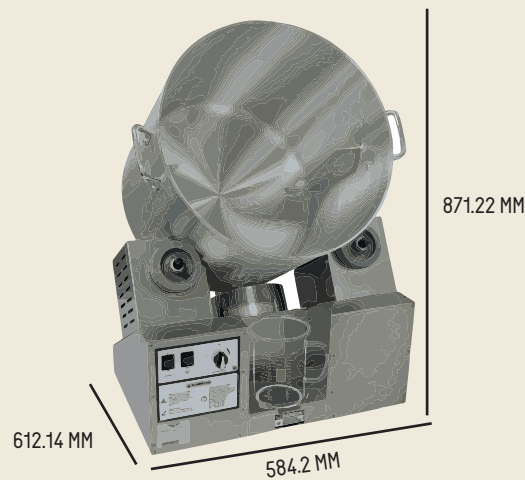

POPCORN EQUIPMENT

TUMBLER DE 8 GALONES PARA PREPARAR PALOMITAS

POPJOi

ITEM: WP6C

TUMBLER PARA PALOMITAS

CONDICIONES DE INTALACIÓN

VOLTAJE DE
INSTALACIÓN
120 V

POTENCIA
375 W 60 Htz

INSTALLATION CONDITIONS

VOLTAJE
FACILITY
120 V

POWER
375 W 60 Htz

NEMA 5-15P
Plug

SPECS

CAPACITY:
CONTAINS MIXING POT
WITH CAPACITY OF
8 GALLONS

MEASURES

* DIMENSIONS MM